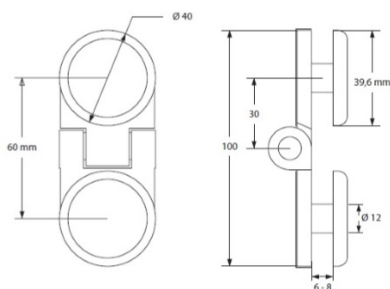

## Description:

Glass Door Hinge "Rome", Glass/Glass, 180DG, 6-8mm Glass Thickness, Drilling Required  $\varnothing$ 12mm, Round Shape, Brass, Material

## Item number:

15.23.055-0

Units	Box	Carton	HS Code	Barcode
Pcs.	1	20	8302100090	 5704866059350